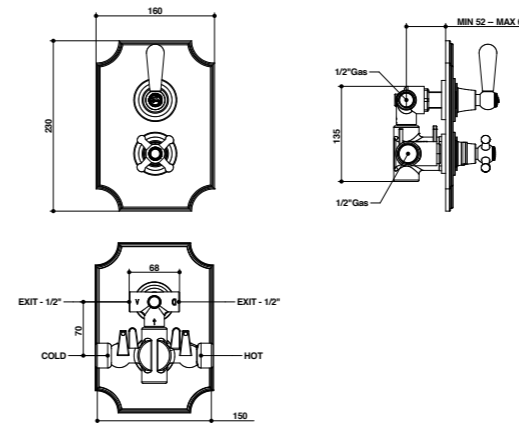

09525/5

Deviatore 3 uscite (2 entrate 3 uscite). 3 exit diverter (2 in - 3 out).

ARTICOLO COMPLETO / COMPLETE ITEM

09525CR0L05 CR0L/CRCI/CRNU	CR
09525CRZE05 CRZE/CRPO	CR

PARTE INCASSO BUILT-IN PART   **PARTE ESTERNA DA ABBINARE EXTERNAL MATCHING PART**

FINITURE / FINISHES	
09495	09525CR0L05EU CR0L/CRCI/CRNU CR
	09525CRZE05EU CRZE/CRPO CR
	09525OR0L05EU OR0L/ORCI/ORNU OR
	09525ORZE05EU ORZE/ORPO OR

ACCESSORI / ACCESSORIES

	00083CRCS

RICAMBI / SPARE PARTS

	00113DM

09544

Termostatico doccia incasso 1/2". 1/2" built-in shower thermostatic mixer.

ARTICOLO COMPLETO / COMPLETE ITEM

09544CR0L CR0L/CRCI/CRNU	CR
09544CRZE CRZE/CRPO	CR

PARTE INCASSO BUILT-IN PART   **PARTE ESTERNA DA ABBINARE EXTERNAL MATCHING PART**

FINITURE / FINISHES	
09787	09544CR0LEU CR0L/CRCI/CRNU CR
	09544CRZEEU CRZE/CRPO CR
	09544OR0LEU OR0L/ORCI/ORNU OR
	09544ORZEEU ORZE/ORPO OR

ACCESSORI / ACCESSORIES

	00105CRCAPR

RICAMBI / SPARE PARTS

	8900TM		9788

□ Cartuccia miscelatrice / Mixer cartridge

NOTE / NOTES

Portata a pressione dinamica / Flow rates at dynamic pressure:
3 bar - 32 l/min - 38° Mix

09549

Miscelatore termostatico incasso 1/2" con deviatore a 2 uscite. 1/2" built-in thermostatic mixer with 2 way diverter.

ARTICOLO COMPLETO / COMPLETE ITEM

09549CR0L CR0L/CRCI/CRNU	CR
09549CRZE CRZE/CRPO	CR

PARTE INCASSO BUILT-IN PART   **PARTE ESTERNA DA ABBINARE EXTERNAL MATCHING PART**

FINITURE / FINISHES	
09728	09549CR0LEU CR0L/CRCI/CRNU CR
	09549CRZEEU CRZE/CRPO CR
	09549OR0LEU OR0L/ORCI/ORNU OR
	09549ORZEEU ORZE/ORPO OR

ACCESSORI / ACCESSORIES

	00105CRCA49PR

RICAMBI / SPARE PARTS

	8900TM		9788/02

□ Cartuccia miscelatrice / Mixer cartridge

NOTE / NOTES

Portata a pressione dinamica / Flow rates at dynamic pressure:
3 bar - 23 l/min - 38° Mix - 3 bar - 15 l/min - 38° Mix

09526